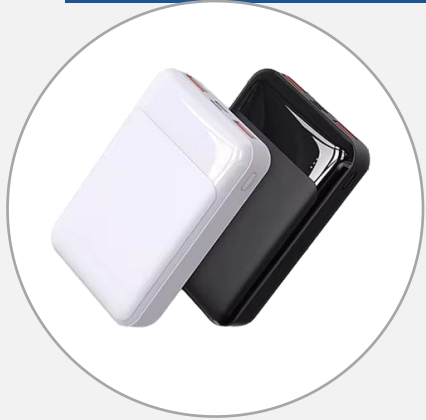

Size	98.2x64.2x14.2mm	
Capacity	5000mah	
Marterial	ABS	
Weight	200g	
Input	Type-C:5V/3A,9V/2A,12V/1.5A	
	Micro:5V/3A,9V/2A,12V/1.5A	
Output	USB1/2	4.5V/5A,5V/4.5A,5V/3A,9V/2A,12V/1.5A
	Type-c	5V/2A,9V/2A,12V/1.5A
Color	White/Black	

Same style with 5V/2A (10W) choice