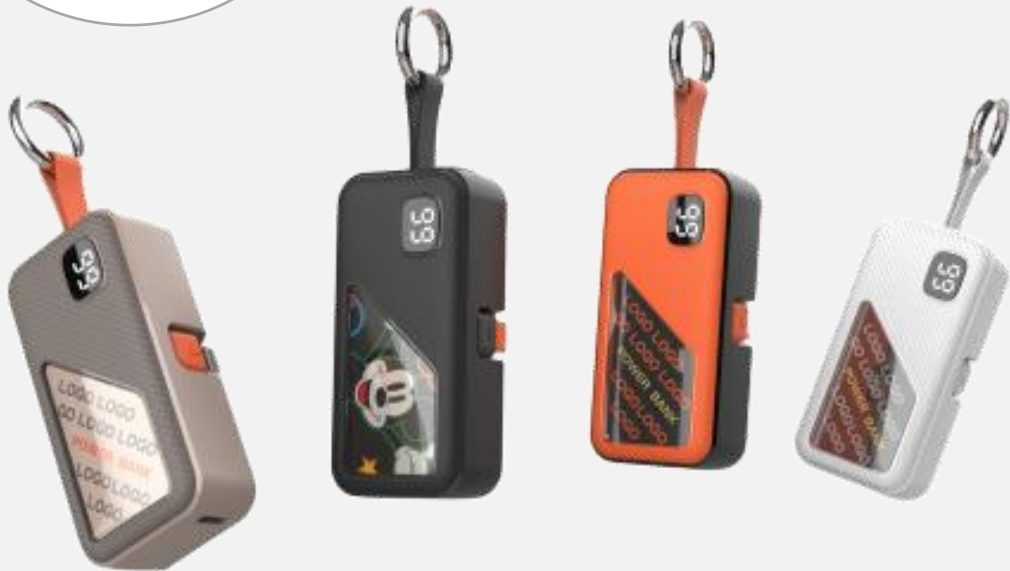

TS289Max

TIANORA
SOLUTIONS

Size	80*38.5*26MM (Plug can be folded)	
Capacity	5000mah	
Material	ABS+digital screen	
Weight	150g	
Input	Type-C: 5V/2A	
Output	Lightning plug	5V/2.4A (MAX)
	Type-c cable	5V/2A
Or output	Type-C Plug : 5V/2A , Lightning cable : 5V/2.4A	
With lightning cable +Type-C plug or Type-C plug+lightning cable		
Color	Black/white/Black Yellow/Blue Yellow