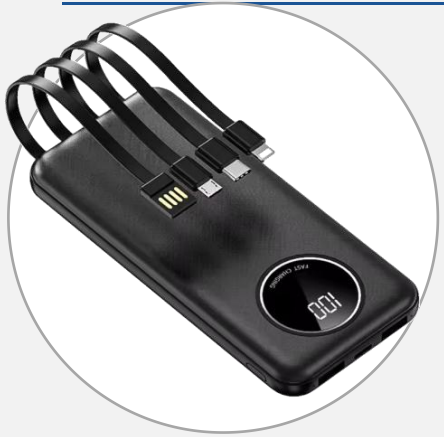

Size	69*19*148mm	
Capacity	10000mah	
Material	ABS+built in 4 cables	
Weight	300g	
Input	Type-C:5V/2A	
	Micro :5V/2A	
	USB cable:5V/2A	
Output	USB 1/2	5V/2A
	Type-c cable	5V/2A
	Lightning cable	5V/2A
	Micro cable	5V/2A
Color	Black/White/Green	

This one also with PD22.5W version