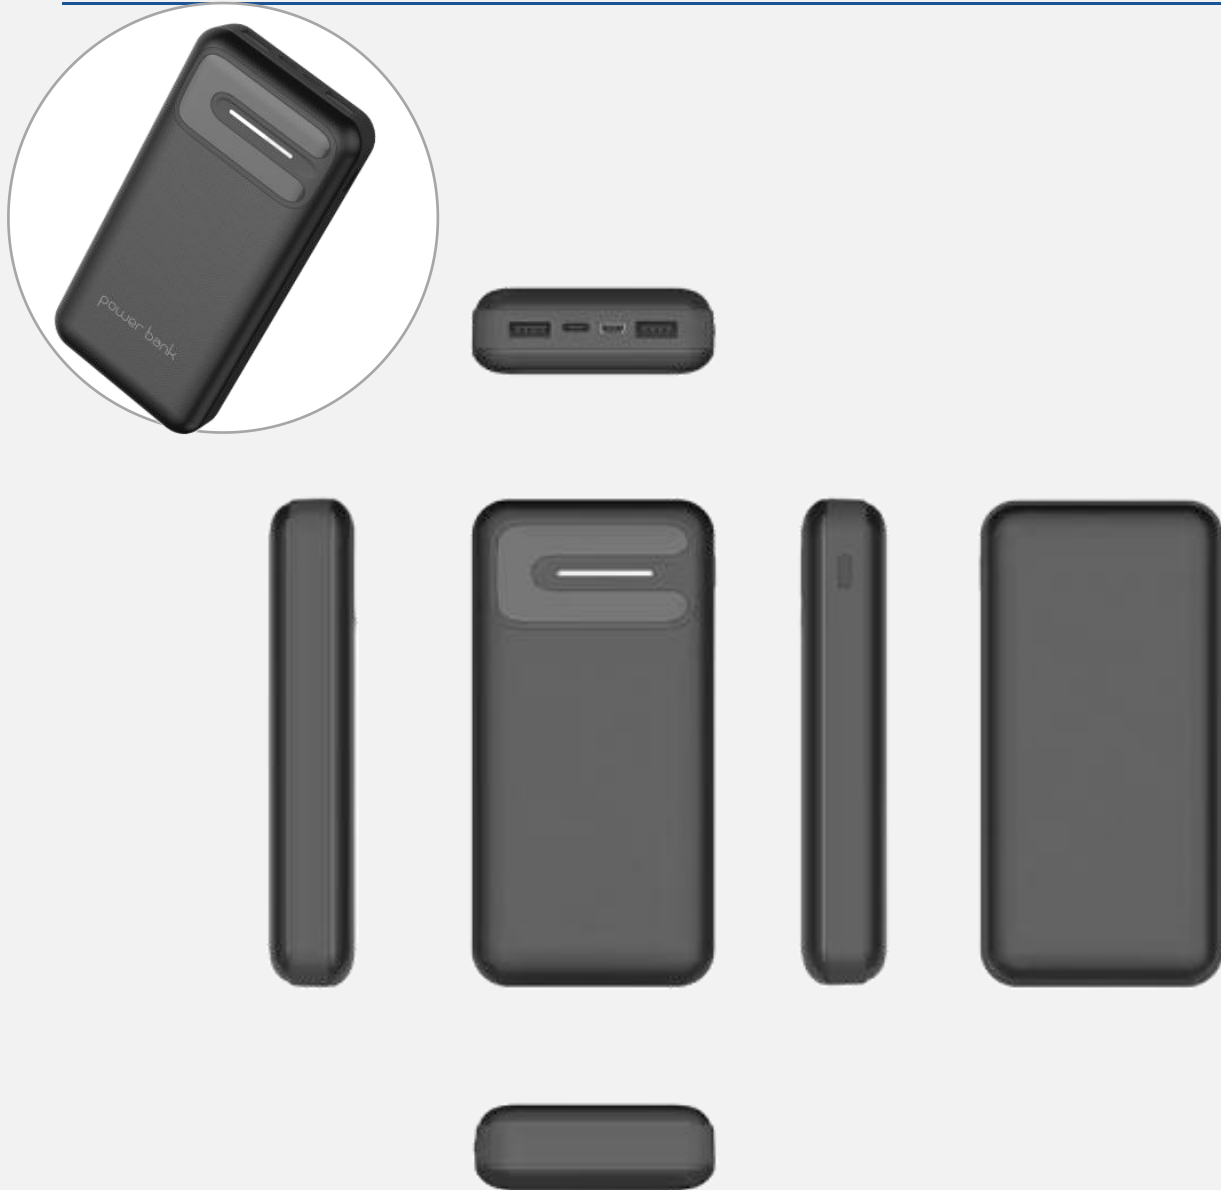

Size	146.6*73.5*26.5mm	
Capacity	20000mah	
Material	ABS	
Weight	450g	
Input	Type-C:5V3A, 9V/2A ,12V/1,5A	
	Micro :5V3A, 9V/2A ,12V/1,5A	
Output	USB 1/2	4.5V/5A , 5V/4.5A, 5V/3A,9V/2A,12V/1.5A
	Type-c	5V3A, 9V/2A ,12V/1,5A
Color	Black/White/Blue	

this one have 5V2A 10W model