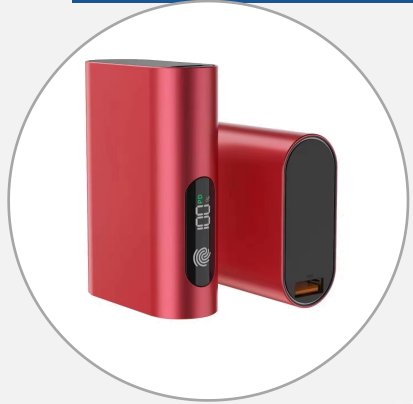

TS461Pro

TIANORA
SOLUTIONS

Size	79*57.5*24mm	
Capacity	10000mah	
Material	Metal +digital screen	
Weight	300g	
Input	Type-C/micro: 5V/3A,9V/2A,12V/1.5A	
Output	USB-A	4.5V/5A,5V/4.5A,5V/3A,9V/2A,12V/1.5A
	Type-C	5V/3A,9V/2A,12V/1.5A
Color	Silver/Black/Blue/Red